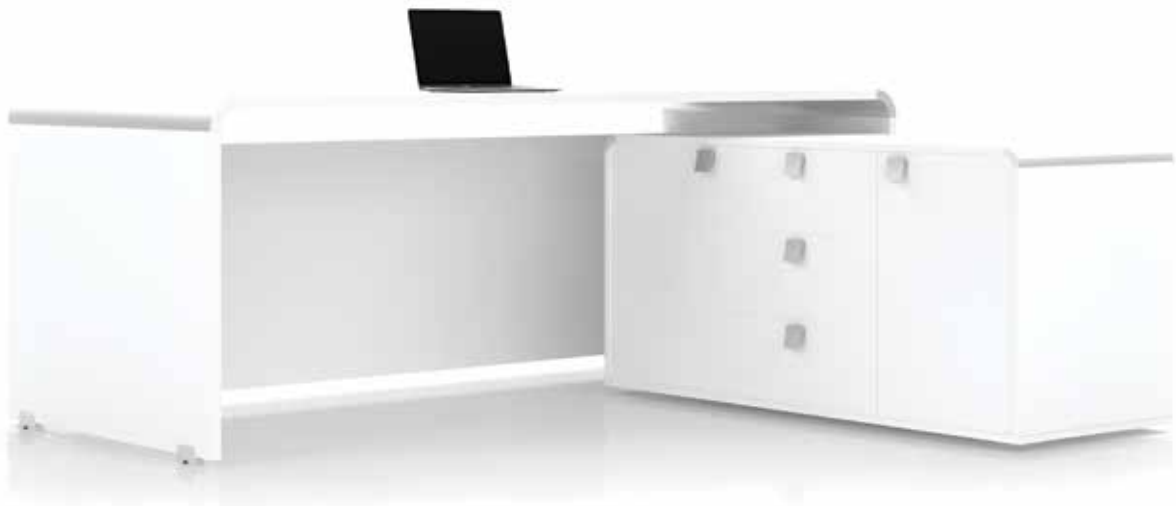

لاندا | نمایش موزون محیط

موزون را فراهم می‌سازد، بلکه هارمونی در محیط کار را نیز افزایش می‌دهد. طراحی پروفیل منحنی شکل برای این محصول و تکرار آن در تمام اجزای خانواده‌ی لاندا، فضای کاری با تمرکز و بازدهی بالا برای کاربران ایجاد می‌کند. طراحی ظریف و ساده‌ی لاندا ضمن ایجاد محیطی زیبا، امکان تجهیز فضایی کارآمد و اقتصادی را برای شما فراهم می‌سازد.

کارآمد، ساده و منعطف، سه ویژگی لاندا، جامع‌ترین محصول فیلیپا است. خانواده جامع لاندا نیازهای مختلف برای چیدمان کامل یک فضای اداری، از پذیرش و اتاق انتظار، فضاهای گروهی و کارمندی، اتاق‌های کارشناسی و کنفرانس تا واحدهای مدیریتی را پوشش می‌دهد. پوشش همه‌جانبه و تنوع بالای لاندا در انواع کاربری‌ها، نه تنها امکان طراحی فضایی یکدست و