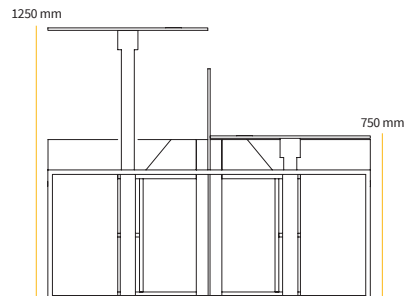

Aroga | Technology in the service of wellness

Technical Information

Material: **Metal & MSF & Glass**
MDF: **Desktop 16mm, Filing 16 mm**
Height: **750 to 1250 mm**
PVC Edge Bands: **1 & 2 mm**

A Araga
Series