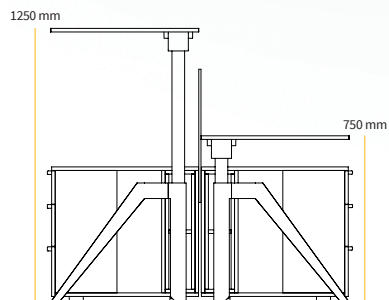

Aroga is a healthy, productive, and adjustable table. This product uses the mechanism of adjusting the height of the table surface, allows users to change body position from sitting to standing while working. Most people sit still during their working hours, while research shows that sitting constantly throughout the day causes irreparable damage to people's health. Standing all day is not healthy behavior and can cause swelling and damage to the leg. Philpa has

Aroga | Technology in the service of wellness

Technical Information

Material: **Metal & MSF & Glass**
MDF: **Desktop 16mm, Filing 16 mm**
Height: **750 to 1250 mm**
PVC Edge Bands: **1 & 2 mm**

A Araga
Series