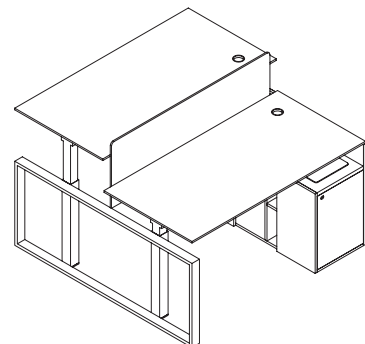

Aroga | Technology in the service of wellness

Technical Information

Material: **Metal & MSF & Glass**
MDF: **Desktop 16mm, Filing 16 mm**
Height: **750 to 1250 mm**
PVC Edge Bands: **1 & 2 mm**

A Araga
Series